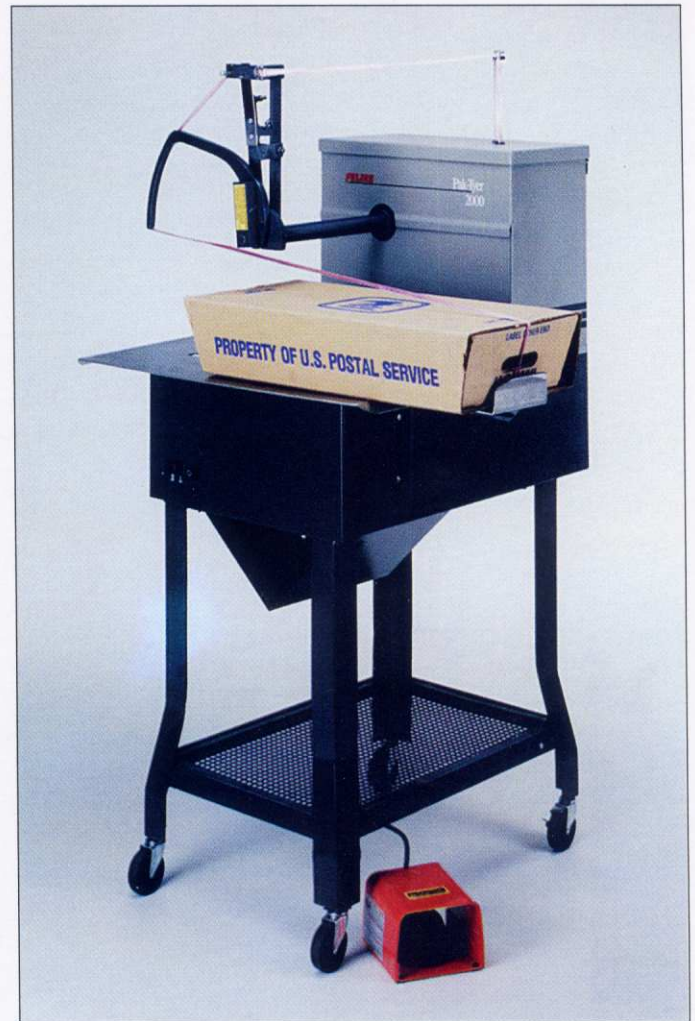

FELINS TRAY BANDER 2000

High Speed Manual Tray Bander

U.S. POSTAL SERVICE APPROVED TRAY BANDING SYSTEM

Announcing the Felins 2000-8 Tray Bander for quick and automatic banding of U.S. Postal Service trays. This low cost bander is perfect for use in mailing operations that produce as little as one hundred trays per day or as many as a few thousand. Manually operated this compact unit can process mail trays as fast as an operator can feed it, up to 30 trays per minute. Easy to use, it plugs into any standard wall outlet and is designed for years of rugged use. The 2000-8 Tray Bander uses the low cost 7500 PE banding material to reduce your daily operating costs. These machines are also available in a larger size that is ideal for flats tubs, making an efficient all purpose mail processing machine.

Call us today for more information, prices and a demo of the most cost effective system for banding postal trays.

WEXLER PACKAGING PRODUCTS

"The Banding People"

777-M Schwab Road • Hatfield, PA 19440

215.631.9700 • Fax 215.631.9705 • 888.4.BANDING